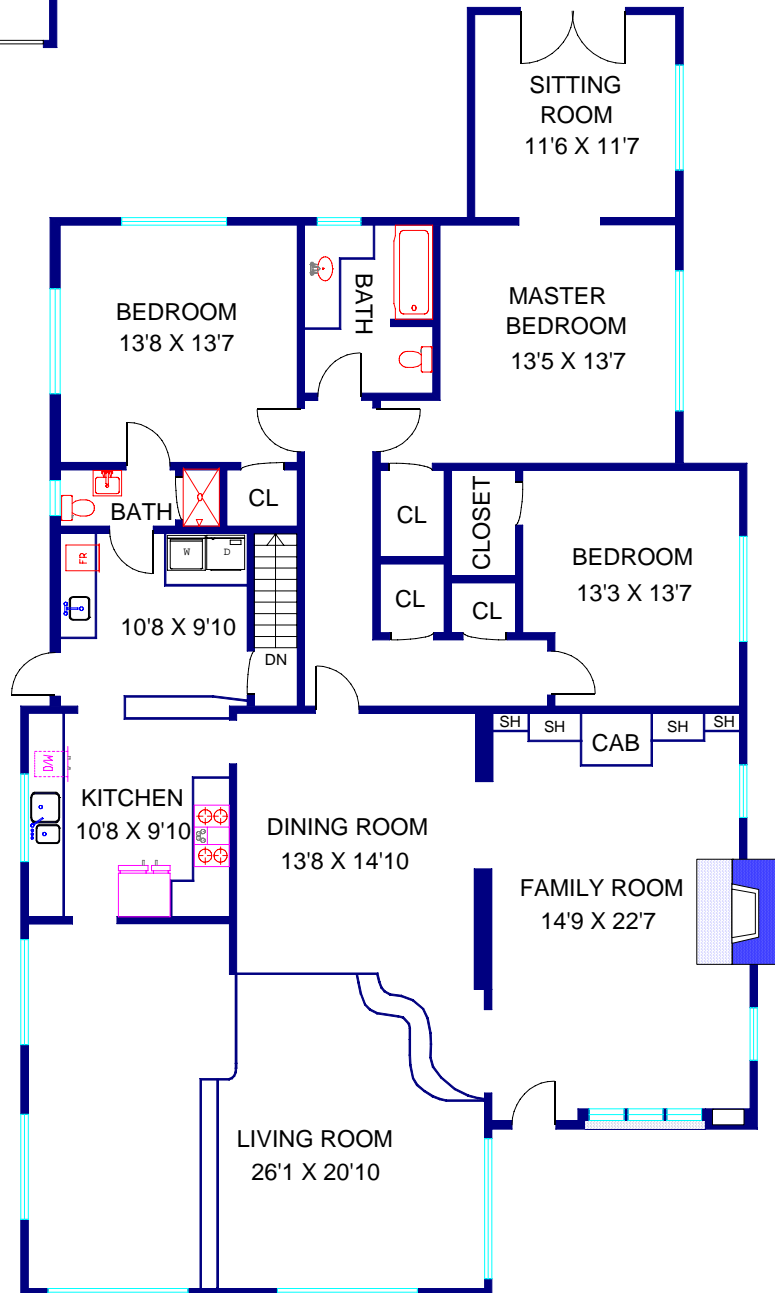

2371 TANOBLE, ALTADENA

HOUSE: 2467 SQ/FT (MEASURED)